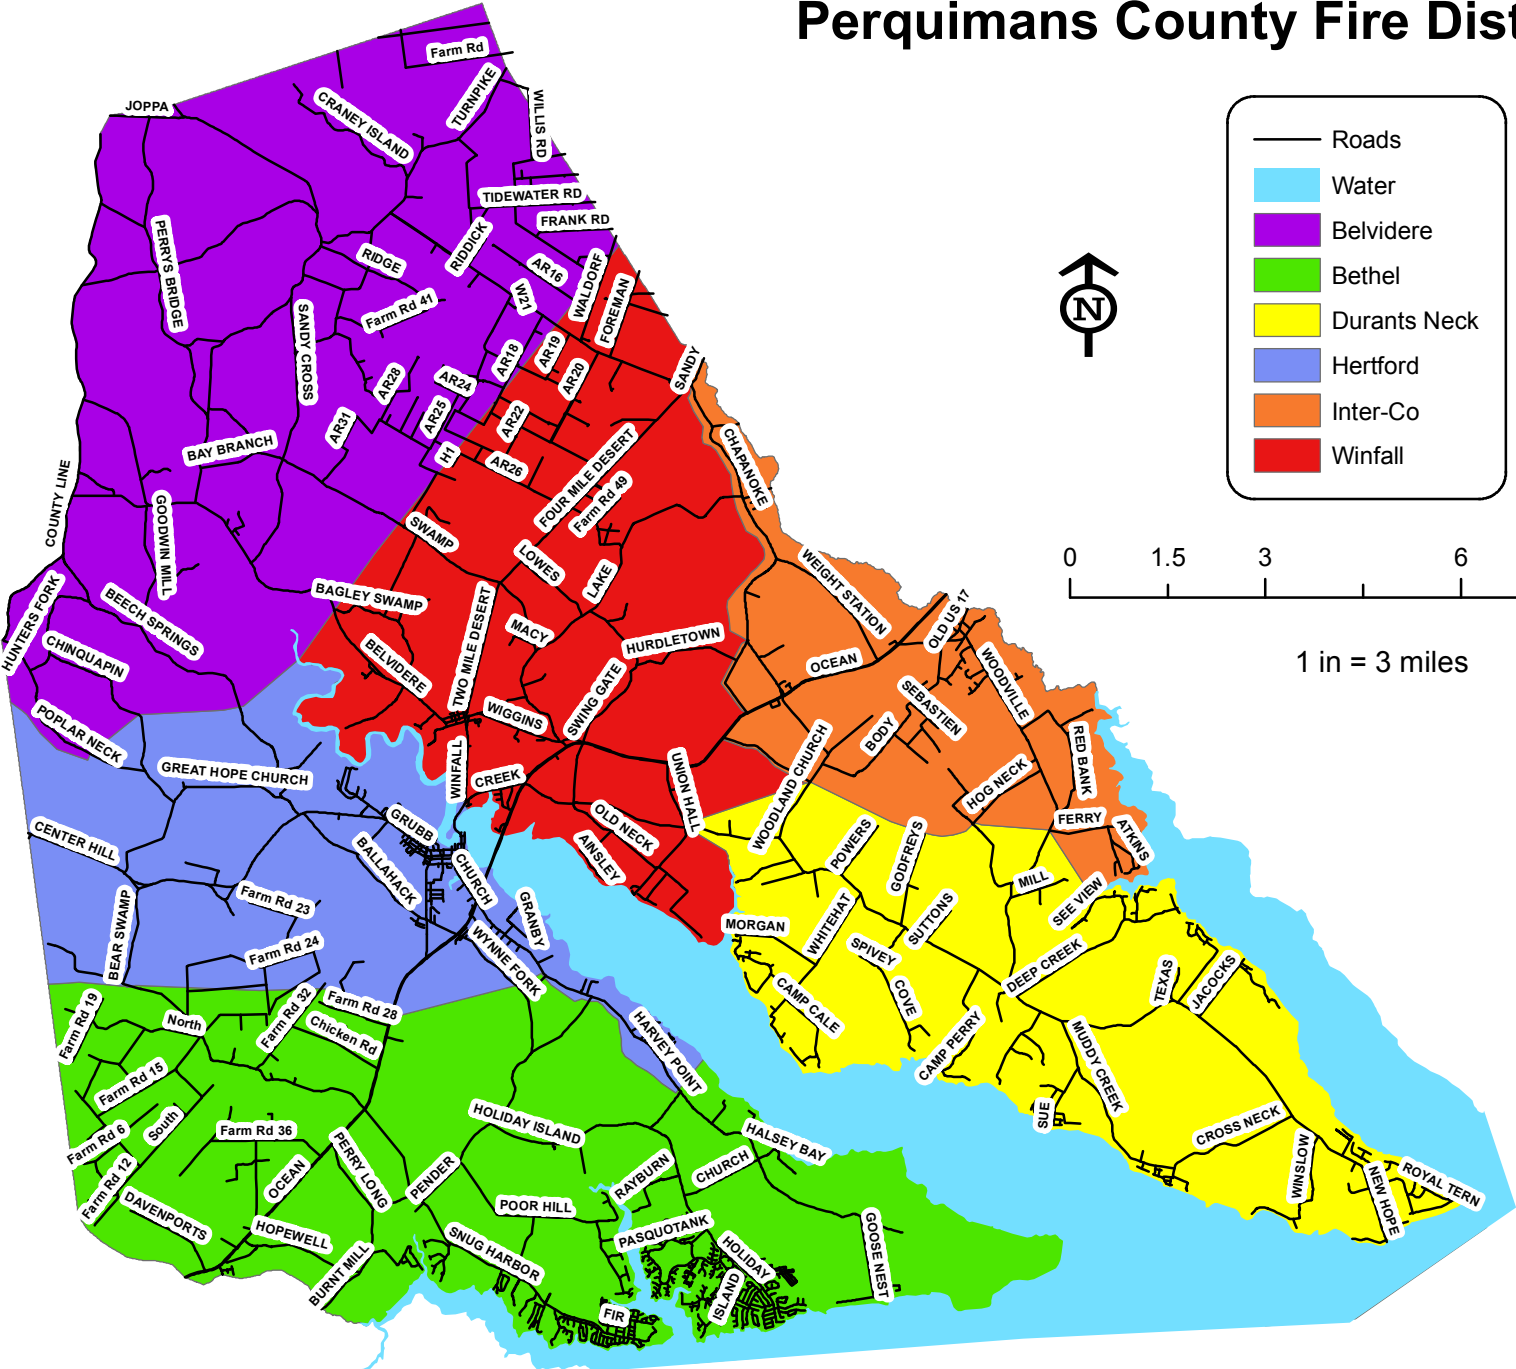

Perquimans County Fire Districts

Legend:

- Roads
- Water
- Belvidere
- Bethel
- Durants Neck
- Hertford
- Inter-Co
- Winfall

1 in = 3 miles