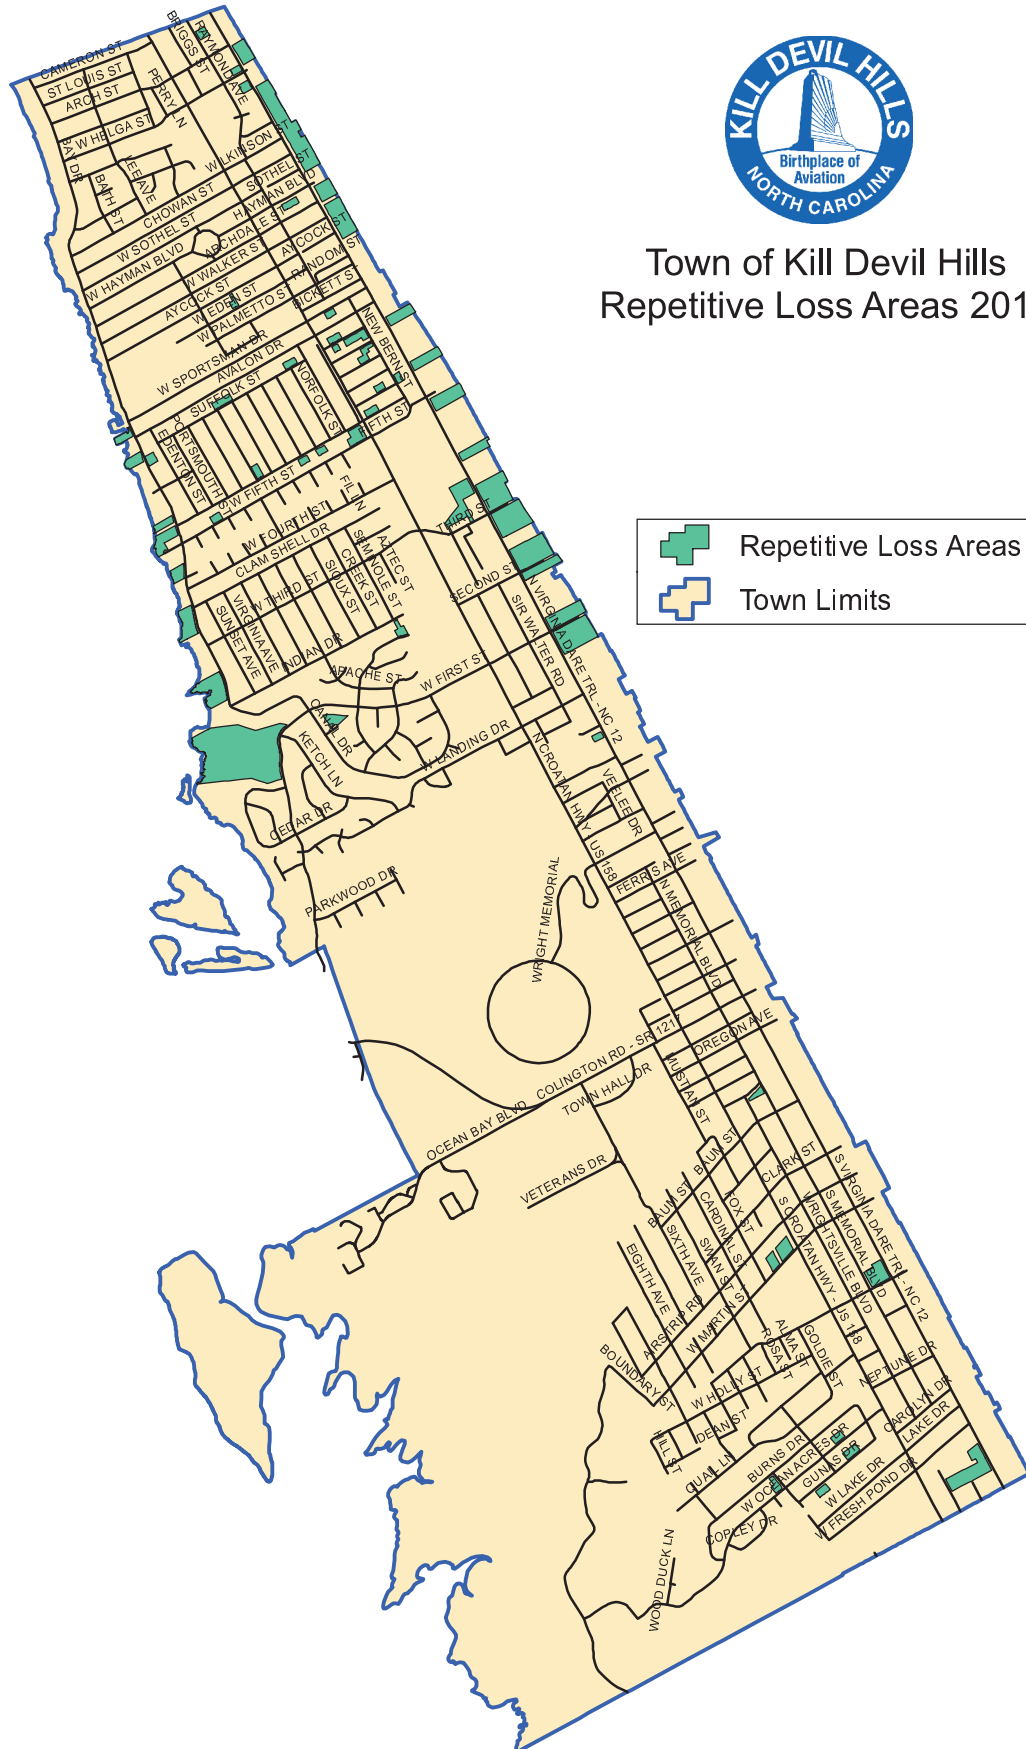

Town of Kill Devil Hills Repetitive Loss Areas 2013

-  Repetitive Loss Areas
-  Town Limits

1