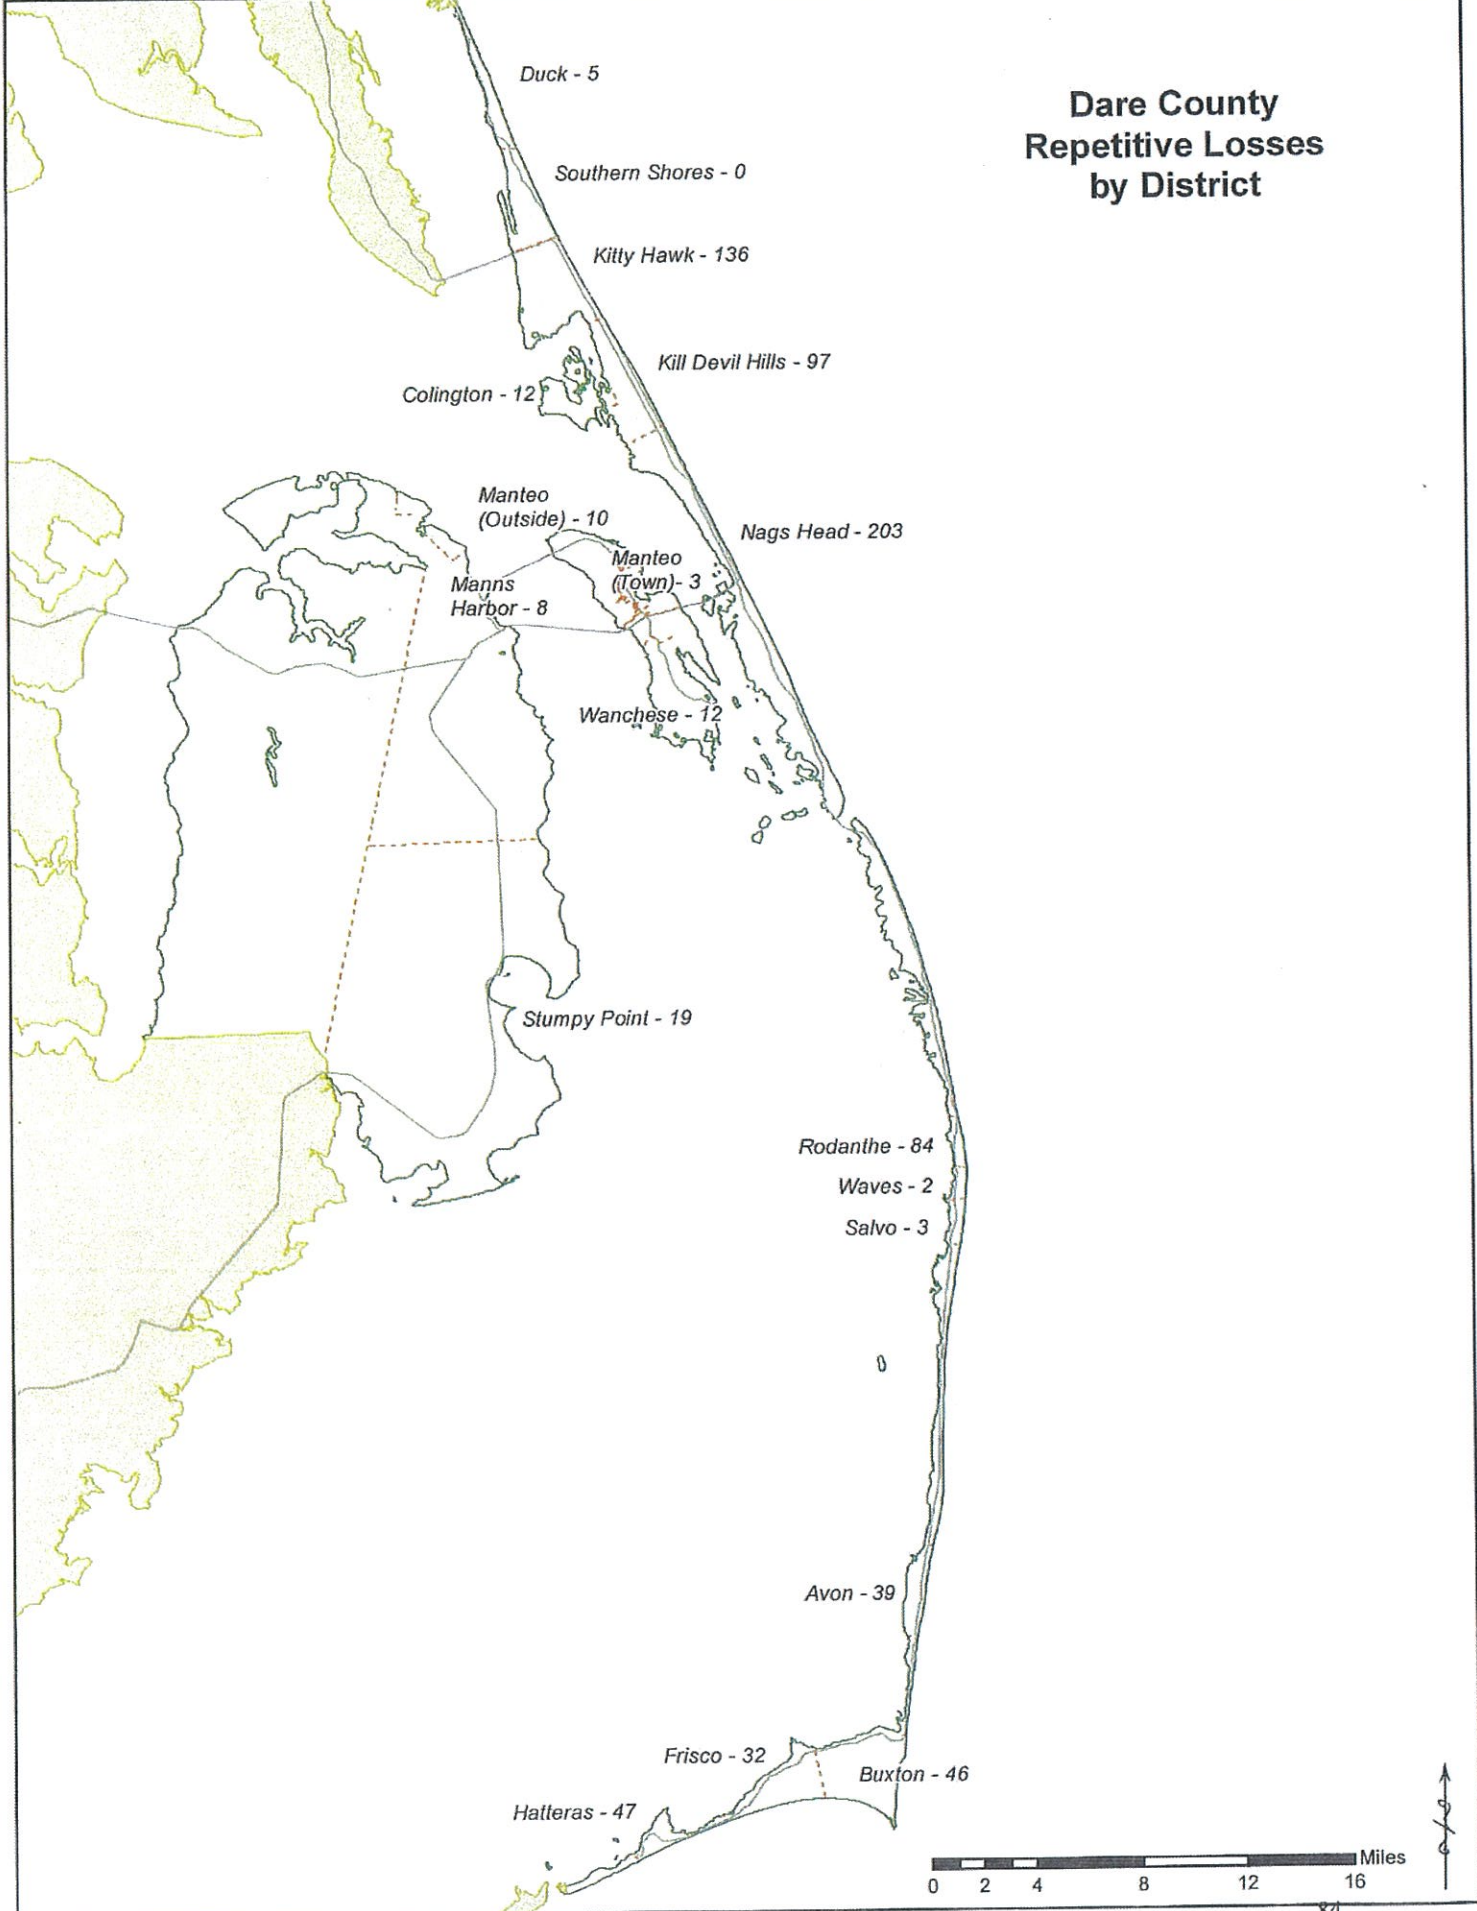

Dare County Repetitive Losses by District

0 2 4 8 12 16 Miles