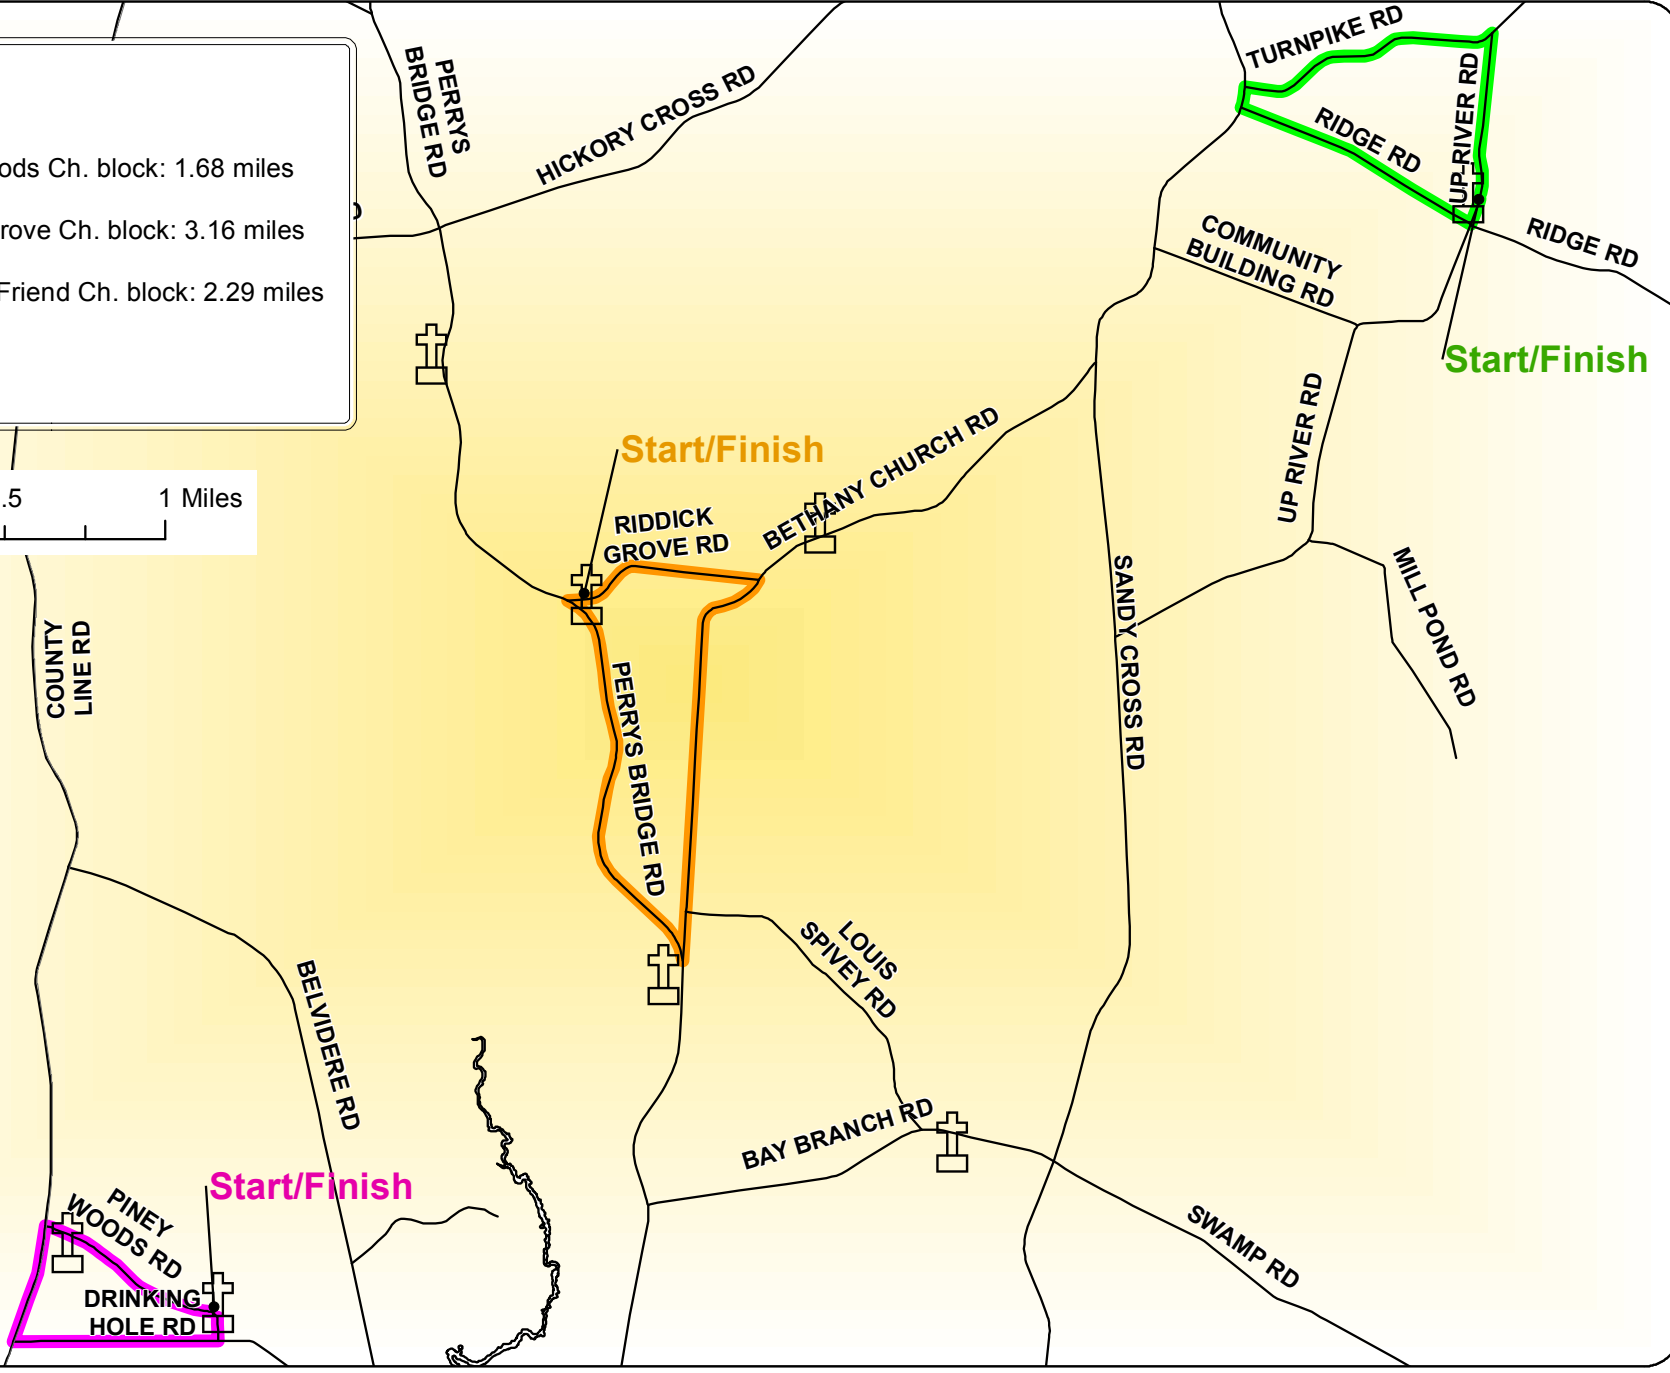

Trail

-  Piney Woods Ch. block: 1.68 miles
-  Riddick Grove Ch. block: 3.16 miles
-  Up River Friend Ch. block: 2.29 miles
-  Churches

**Walking Communities
Perquimans County, NC**

Belvidere / Whiteston Area